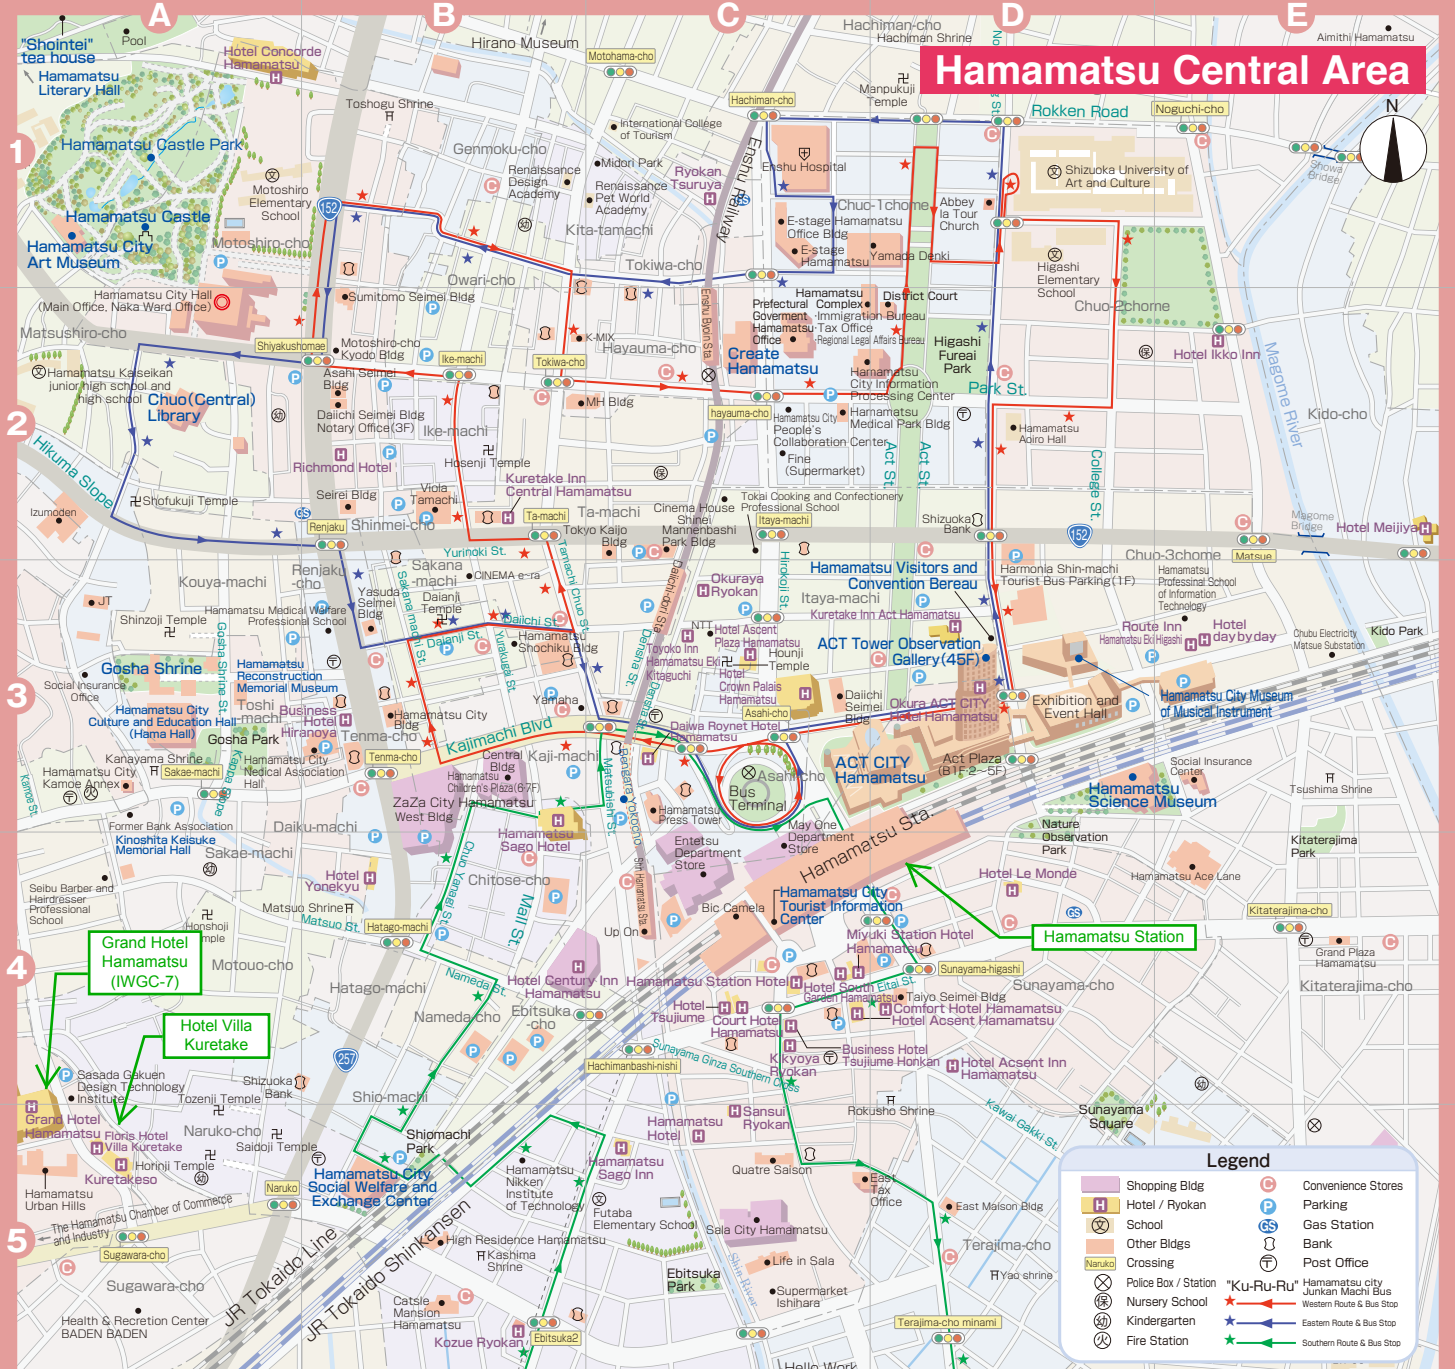

Hamamatsu Central Area

Legend			
	Shopping Bldg		Convenience Stores
	Hotel / Ryokan		Parking
	School		Gas Station
	Other Bldgs		Bank
	Crossing		Post Office
	Naruko		Hamamatsu City Junkun Machi Bus Western Route & Bus Stop
	Police Box / Station		Eastern Route & Bus Stop
	Nursery School		Southern Route & Bus Stop
	Kindergarten		
	Fire Station		

i **Hamamatsu City Tourist Information Center**
☎053-452-1634

H **Hamamatsu City Hotel & Ryokan Cooperative**
☎053-452-2296

TAXI **Taxi**
Taxi Information Desk (inside Hamamatsu Station)
☎053-453-0201

BUS **Bus**
Entetsu Bus Terminal Hamamatsu-city Junkun Machi Bus "Ku-Ru-Ru"
☎053-455-2255

Bicycle Rental
Harmonia Shin-machi
☎053-413-2020
Rate - ¥500 per day
Hours - 9:00~19:00