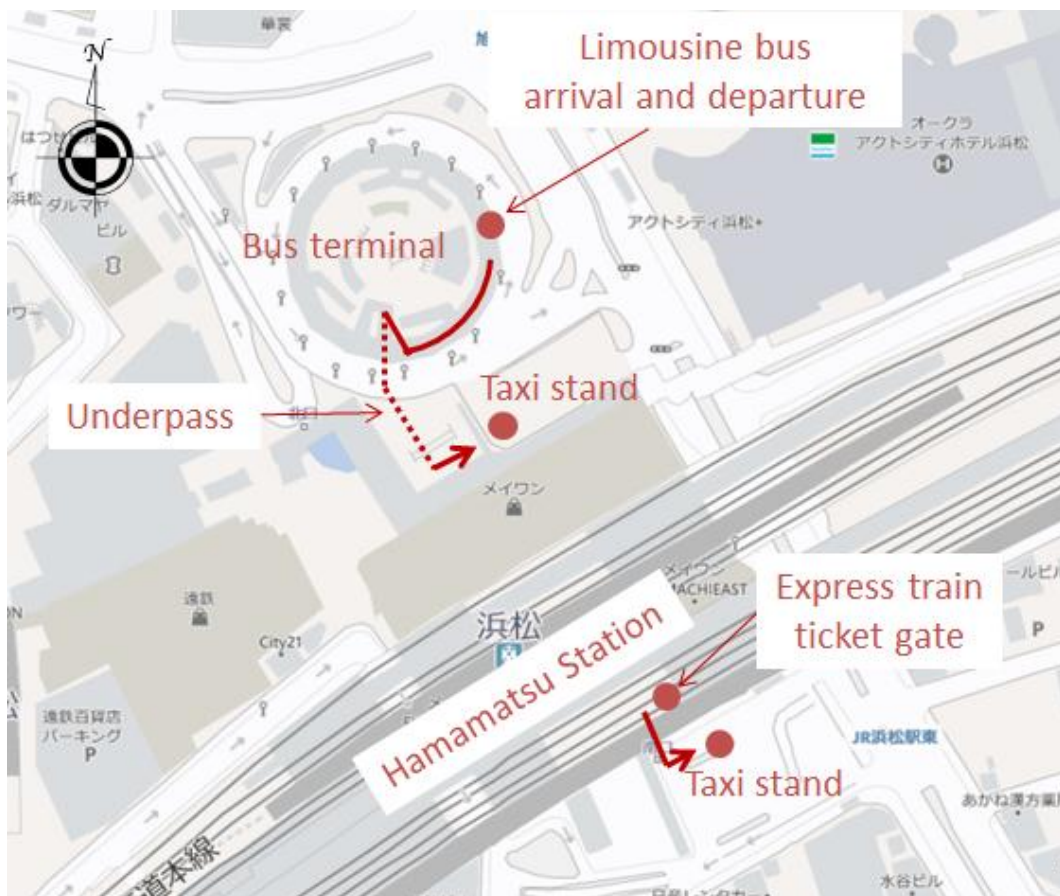

Access to **Workshop venue (and Official Hotels)** from **Hamamatsu Station**

From Hamamatsu Station, you can take a taxi to Grand Hotel Hamamatsu (Workshop venue) and Hotel Villa Kuretake. (5 min, 1,000 JPY)

TO WORKSHOP SITE and GRAND HOTEL HAMAMATSU.

Please show the following direction to a taxi driver:

**「グランドホテル浜松」まで
お願いします。**

住所：浜松市中区東伊場 1 - 3 - 1

TO HOTEL VILLA KURETAKE.

Please show the following direction to a taxi driver:

**「ホテルヴィラくれたけ」まで
お願いします。**

住所：浜松市中区東伊場 1 - 1 - 2 6